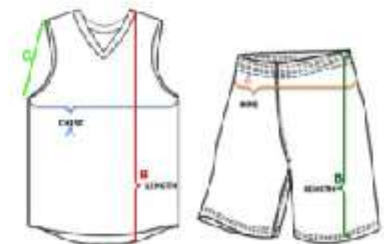

Fabricamos desde XS a 4XL.

BASKETBALL JERSEY SIZING GUIDE
Measurement in INCHES

SENIORS

	S	M	L	XL	2XL	3XL	4XL
A Chest	21	22	23	24	25	26	27
B Length	30	31	32	33	34	35	36
C Arm	11	11	11	12	12,5	13	13

BASKETBALL SHORTS SIZING GUIDE